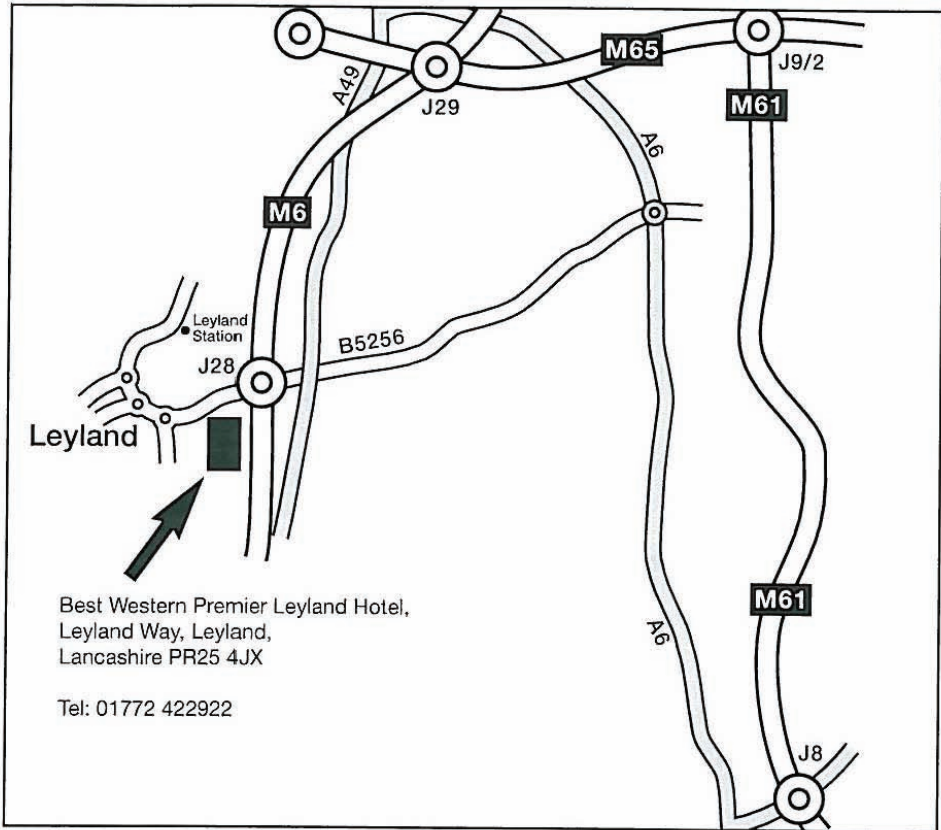

How to find the Leyland Hotel

Location of the 2010 Torotrak Annual General Meeting on Thursday 29 July 2010

By road

From the M6 North – turn off the motorway at Junction 28 and follow the slip road under the motorway for 500 yards. Take the second left along this road to the hotel.

By Rail

Leyland Station – 1 mile
Preston Station – 6 miles

There is ample parking at the hotel including disabled spaces.