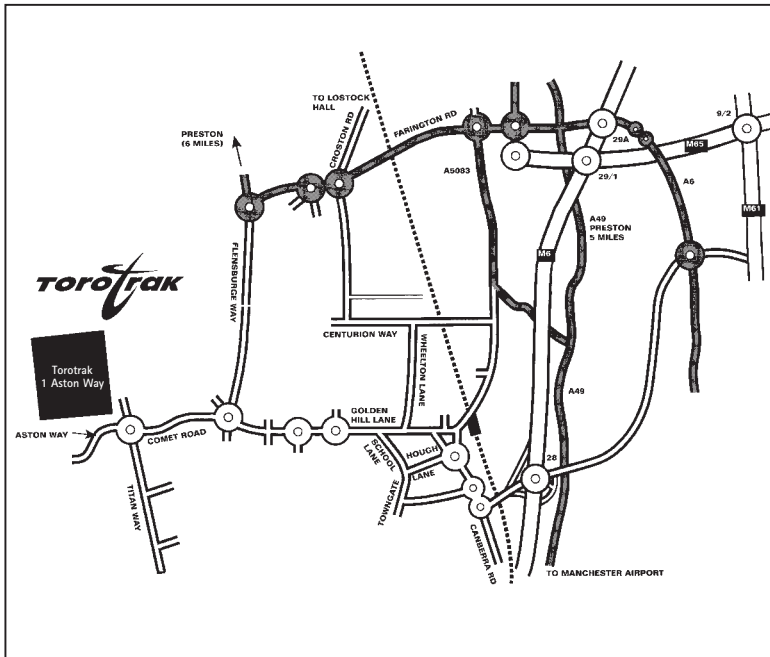

How to reach us

From M6 Northbound

Leave the M6 Motorway at Junction 28 and turn left (west), following the road (signposted for Leyland) for about one mile. You will come to a pair of mini-roundabouts next to a petrol station. Go straight ahead at the first mini-roundabout and take the second exit at the second mini-roundabout.

At the next roundabout take the second exit, sign posted Moss Side Industrial Estate. At the T-junction turn left into Golden Hill Lane and follow this route for about one and a half miles, go straight across the traffic lights. After another quarter of a mile you will reach a roundabout. Take the second exit into Comet Road.

Carry on through Moss Side Industrial Estate for quarter of a mile to another roundabout. Our site can be seen opposite, on the corner of Aston Way.